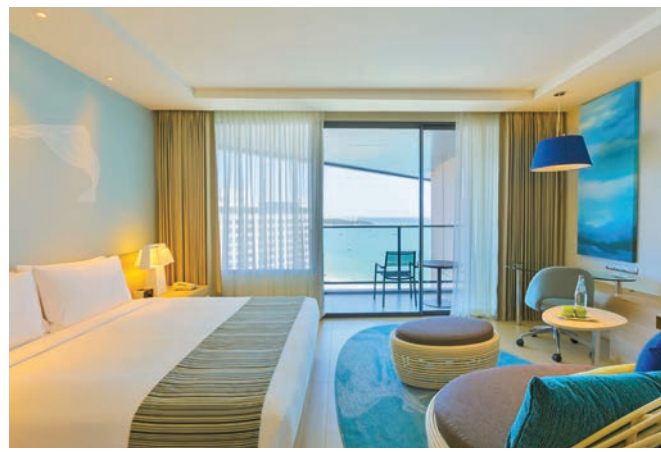

Bay Tower Deluxe Meeting Package

Full - day meeting start from THB 1,400 net

Half - day meeting start from THB 1,200 net

Executive Tower Deluxe Meeting Package

Full - day meeting start from THB 1,600 net

Half - day meeting start from THB 1,400 net

Special Offer!

Please select three offer from the option below:

1) Complimentary pre - set up for Meeting space (subject to availability).
2) Additional points option IHG Business Rewards 10,000.
3) Complimentary usage of Auditorium for two hours (subject to availability).
4) One complimentary room for every 20 paid rooms with maximum 3 rooms per night.
5) Upgrade one room to next category room type for every 10 paid rooms maximum of 3 rooms per night.

Additional Offers:

1) Dinner Package start from THB 900 net.
2) Barrel of Beer from THB 8,500 net.
3) Complimentary electric charge for dinner functions.

Terms & Conditions:

- Valid for business from **now - 31 March 2020**.
- Booking with minimum 10 rooms or more.
- Offer is not applicable with other promotions, discounts.
- Subject to room and facility availability at the time of request.
- Black-out date may apply.

For more information and enquiry, please contact our professional meeting planners at **038 725 555**

Holiday Inn Pattaya

463/68, 463/99 Moo 9 Pattaya Sai 1 Road,
Nongprue, Banglamung,
Chonburi 20150, Thailand
T +66 3872 5555 | F +66 3872 5562
001-800-656-888 | www.pattaya.holidayinn.com

Airports

Suvarnabhumi Airport, 120 km
U-Tapao International Airport, 45 km

Public Transportation

Local bus, taxi

Nearby Attractions

Sanctuary of Truth
Coral Island
Ramayana Water Park

Nearby Restaurants

Moom Aroi
Terrazzo Restaurant

Nearby Shops

Central Plaza Marina Pattaya
Central Festival Pattaya Beach
Pattaya Floating Market