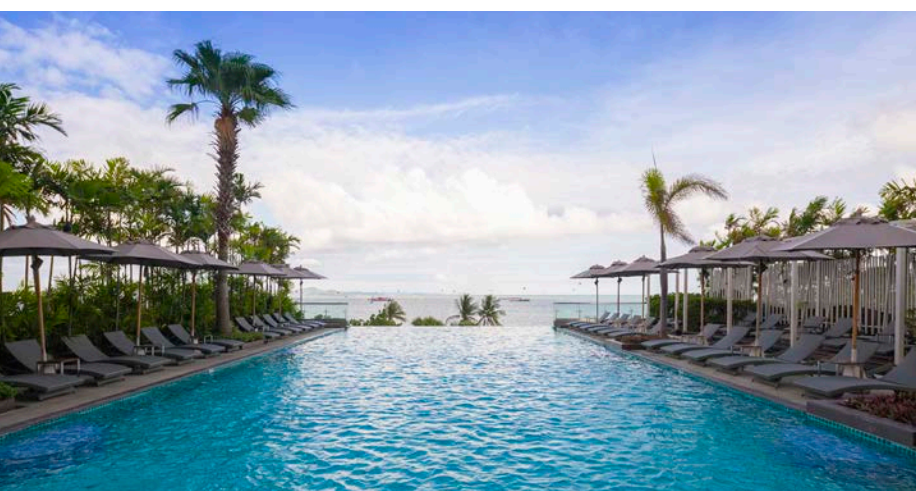

Bay Tower Deluxe Meeting Package

Full - day meeting start from THB 1,400 net

Half - day meeting start from THB 1,200 net

Executive Tower Deluxe Meeting Package

Full - day meeting start from THB 1,600 net

Half - day meeting start from THB 1,400 net

Special Offer!

Please select three offer from the option below:

1) Complimentary pre - set up for Meeting space (subject to availability).
2) Additional points option IHG Business Rewards 10,000.
3) Complimentary usage of Auditorium for two hours (subject to availability).
4) One complimentary room for every 20 paid rooms with maximum 3 rooms per night.
5) Upgrade one room to next category room type for every 10 paid rooms maximum of 3 rooms per night.

Additional Offers:

1) Dinner Package start from THB 900 net.
2) Barrel of Beer from THB 8,500 net.
3) Complimentary electric charge for dinner functions.

Terms & Conditions:

- Valid for business from **now - 31 March 2020**.
- Booking with minimum 10 rooms or more.
- Offer is not applicable with other promotions, discounts.
- Subject to room and facility availability at the time of request.
- Black-out date may apply.

For more information and enquiry, please contact our professional meeting planners at **038 725 555**

Holiday Inn Pattaya

463/68, 463/99 Moo 9 Pattaya Sai 1 Road,
Nongprue, Banglamung,
Chonburi 20150, Thailand
T +66 3872 5555 | F +66 3872 5562
001-800-656-888 | www.pattaya.holidayinn.com

Airports

Suvarnabhumi Airport, 120 km
U-Tapao International Airport, 45 km

Public Transportation

Local bus, taxi

Nearby Attractions

Sanctuary of Truth
Coral Island
Ramayana Water Park

Nearby Restaurants

Moom Aroi
Terrazzo Restaurant

Nearby Shops

Central Plaza Marina Pattaya
Central Festival Pattaya Beach
Pattaya Floating Market